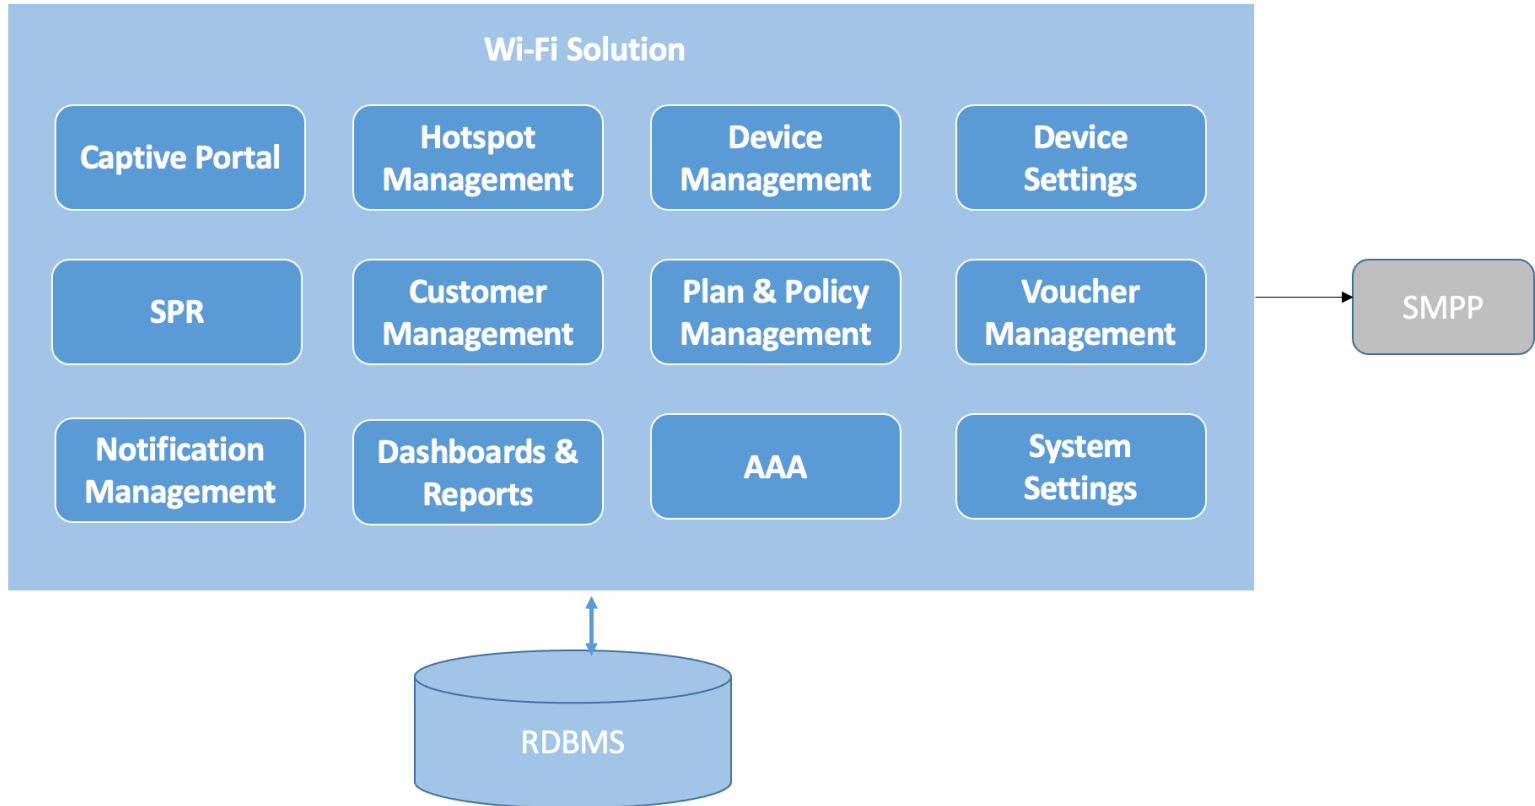

Wi-Fi Solution Module Map