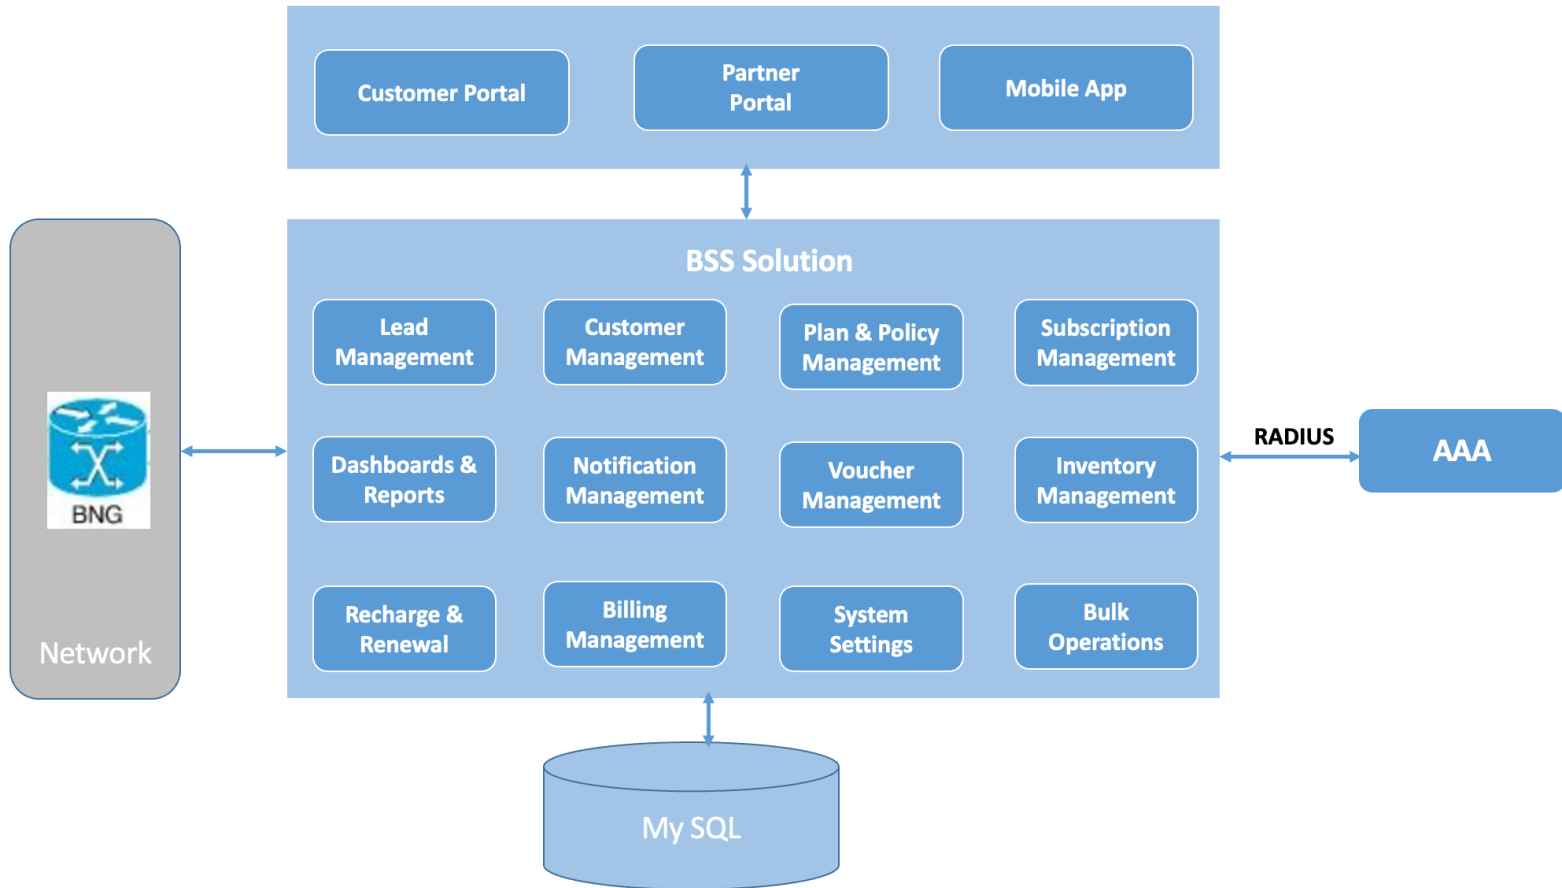

BSS Solution Module Map