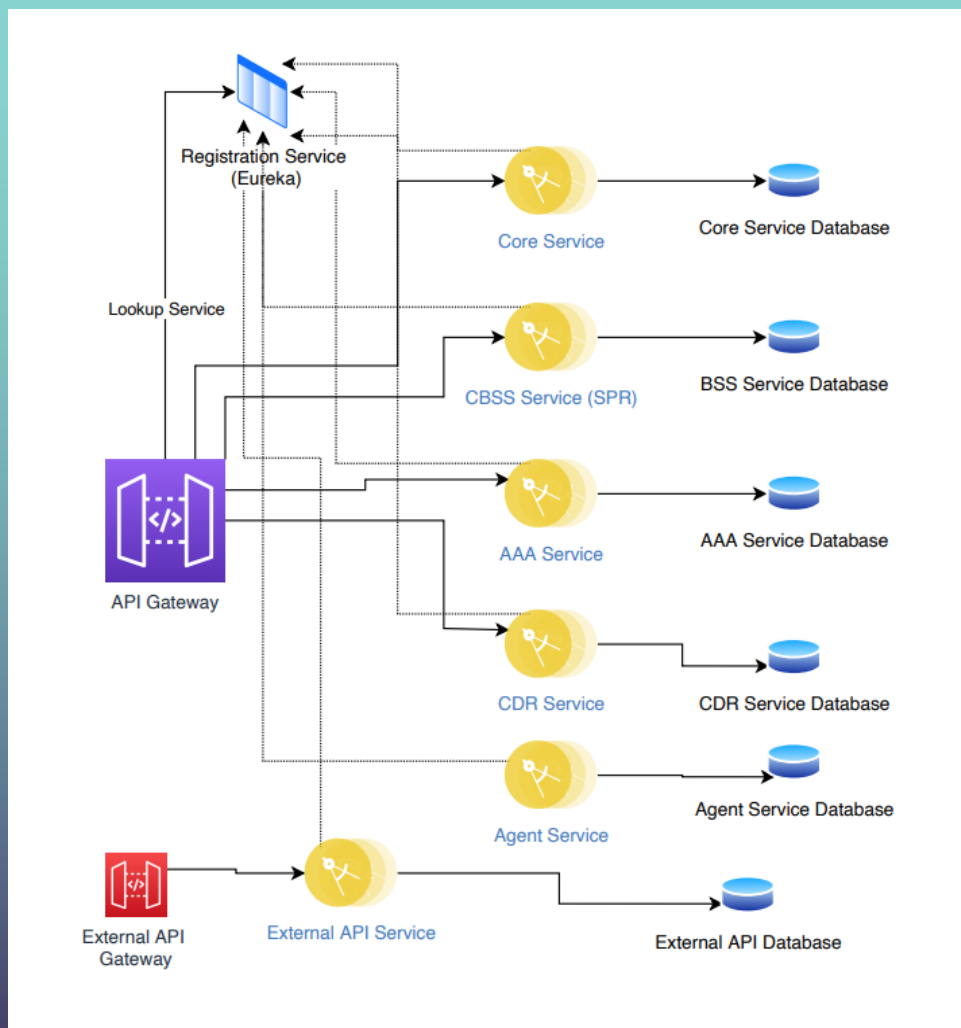

## i2iACS Platform

Unified Device Management Platform

TR-069, SNMP, SSH Script, Custom Protocol Support

# Technologies

Proven Proprietary Implementation of AAA Server with **2000+ TPS** on Standard 4 Core CPU

Independently Manageable **Micro Service Architecture**

Flexible, Scalable & Failover Deployment Option

Cloud ready, can be deployed into Container Environment

# MICRO SERVICE ARCHITECTURE